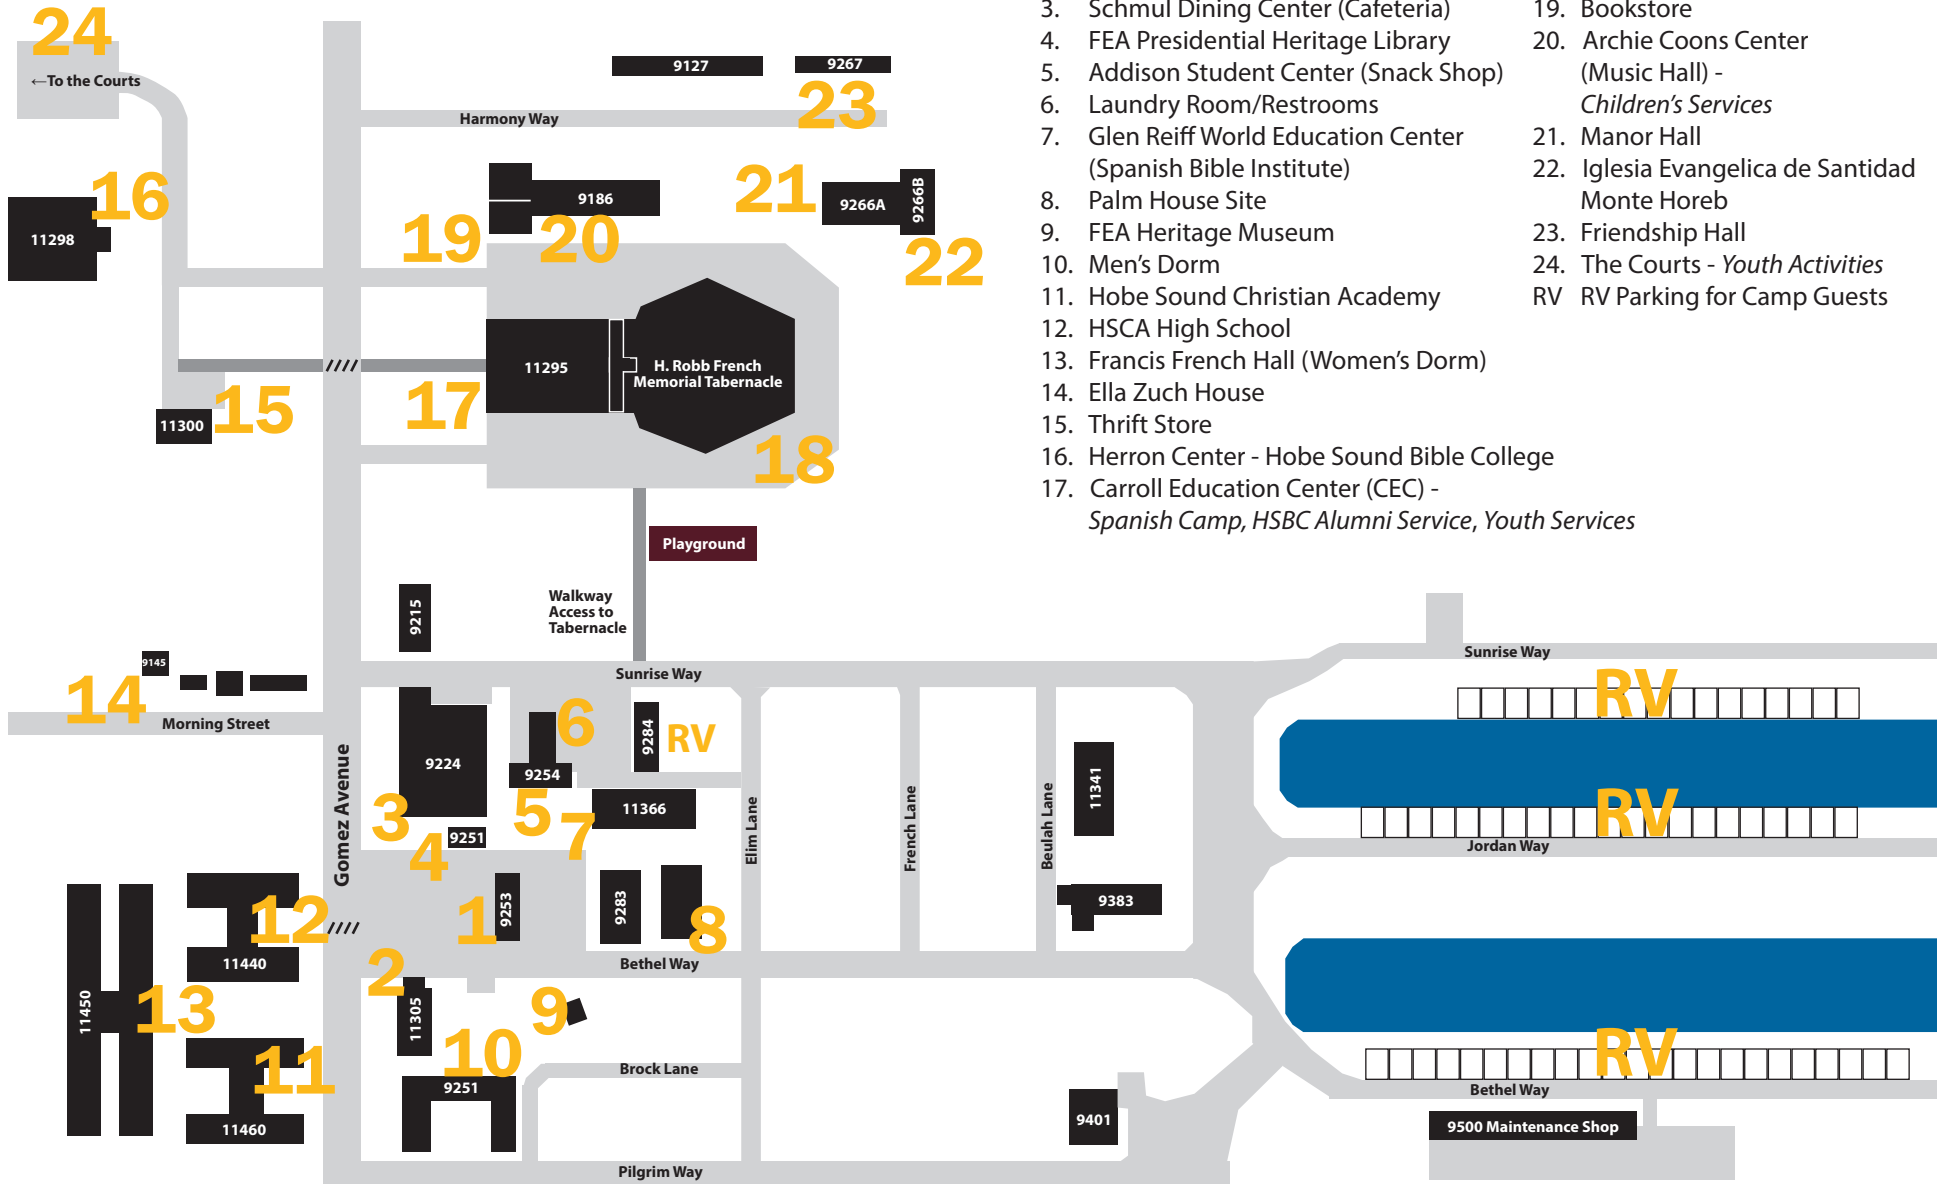

# Sea Breeze Camp

A DIVISION OF  
FEA MINISTRIES, INC.

# Campus Map

1. Camp Office - Registration/Post Office
  2. G. R. French Offices (FEA Ministries)
  3. Schmul Dining Center (Cafeteria)
  4. FEA Presidential Heritage Library
  5. Addison Student Center (Snack Shop)
  6. Laundry Room/Restrooms
  7. Glen Reiff World Education Center (Spanish Bible Institute)
  8. Palm House Site
  9. FEA Heritage Museum
  10. Men's Dorm
  11. Hobe Sound Christian Academy
  12. HSCA High School
  13. Francis French Hall (Women's Dorm)
  14. Ella Zuch House
  15. Thrift Store
  16. Herron Center - Hobe Sound Bible College
  17. Carroll Education Center (CEC) - Spanish Camp, HSBC Alumni Service, Youth Services
  18. H. Robb French Memorial Tabernacle
  19. Bookstore
  20. Archie Coons Center (Music Hall) - Children's Services
  21. Manor Hall
  22. Iglesia Evangelica de Santidad Monte Horeb
  23. Friendship Hall
  24. The Courts - Youth Activities
- RV RV Parking for Camp Guests